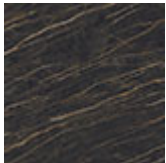

NAPOLEON Keramik

Design: Paolo Cattelan

Product description

Table with top and base in ceramic Marmi matt Portoro (KM07), Colosseo (KM21) or matt Invisible (KM24). The top is laid on the base. Imperfections, colour variations and irregularities on the base are characteristics of the workmanship and are not to be considered defects.

NAPOLEON Keramik

Design: Paolo Cattelan

Dimension

NAPOLEON Keramik

Design: Paolo Cattelan

Finishes: Top and base

Marmi ceramic

KM07 matt
Portoro

KM21 Colosseo

KM24 matt
Invisible