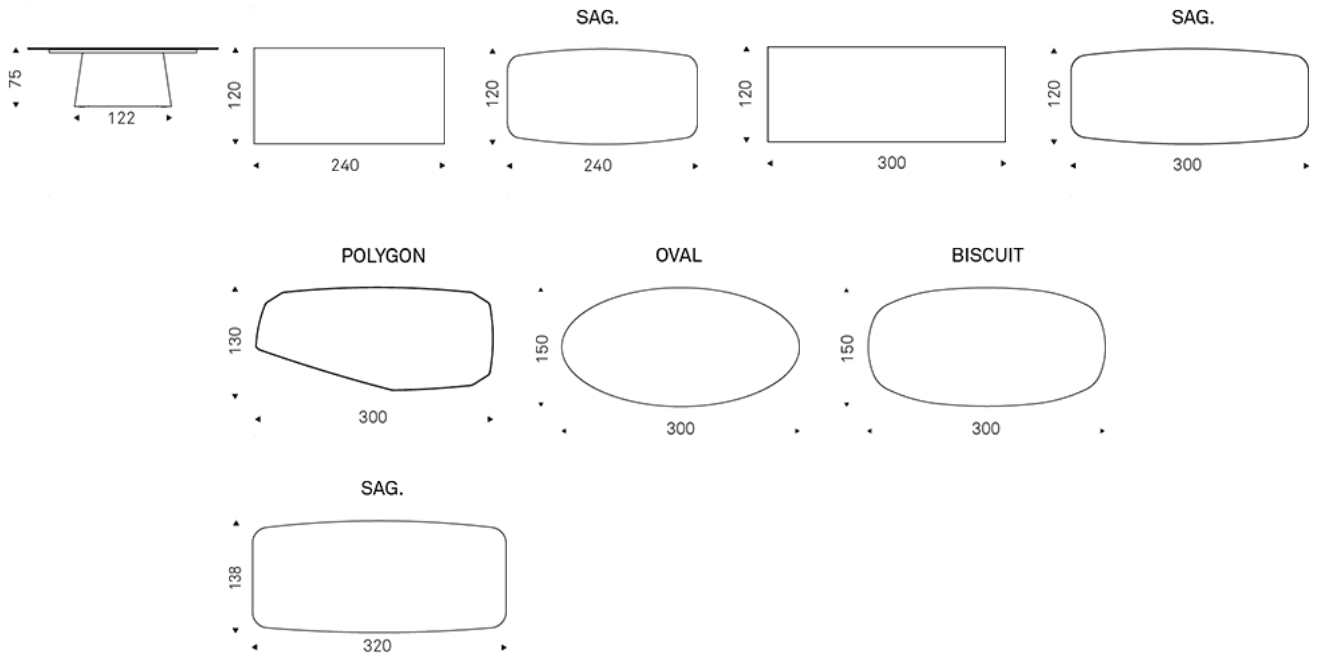

NAPOLEON Keramik

Design: Paolo Cattelan

Product description

Table with top and base in ceramic Marmi matt Portoro (KM07), Colosseo (KM21) or matt Invisible (KM24). The top is laid on the base. Imperfections, colour variations and irregularities on the base are characteristics of the workmanship and are not to be considered defects.

NAPOLEON Keramik

Design: Paolo Cattelan

Dimension

NAPOLEON Keramik

Design: Paolo Cattelan

Finishes: Top and base

Marmi ceramic

KM07 matt
Portoro